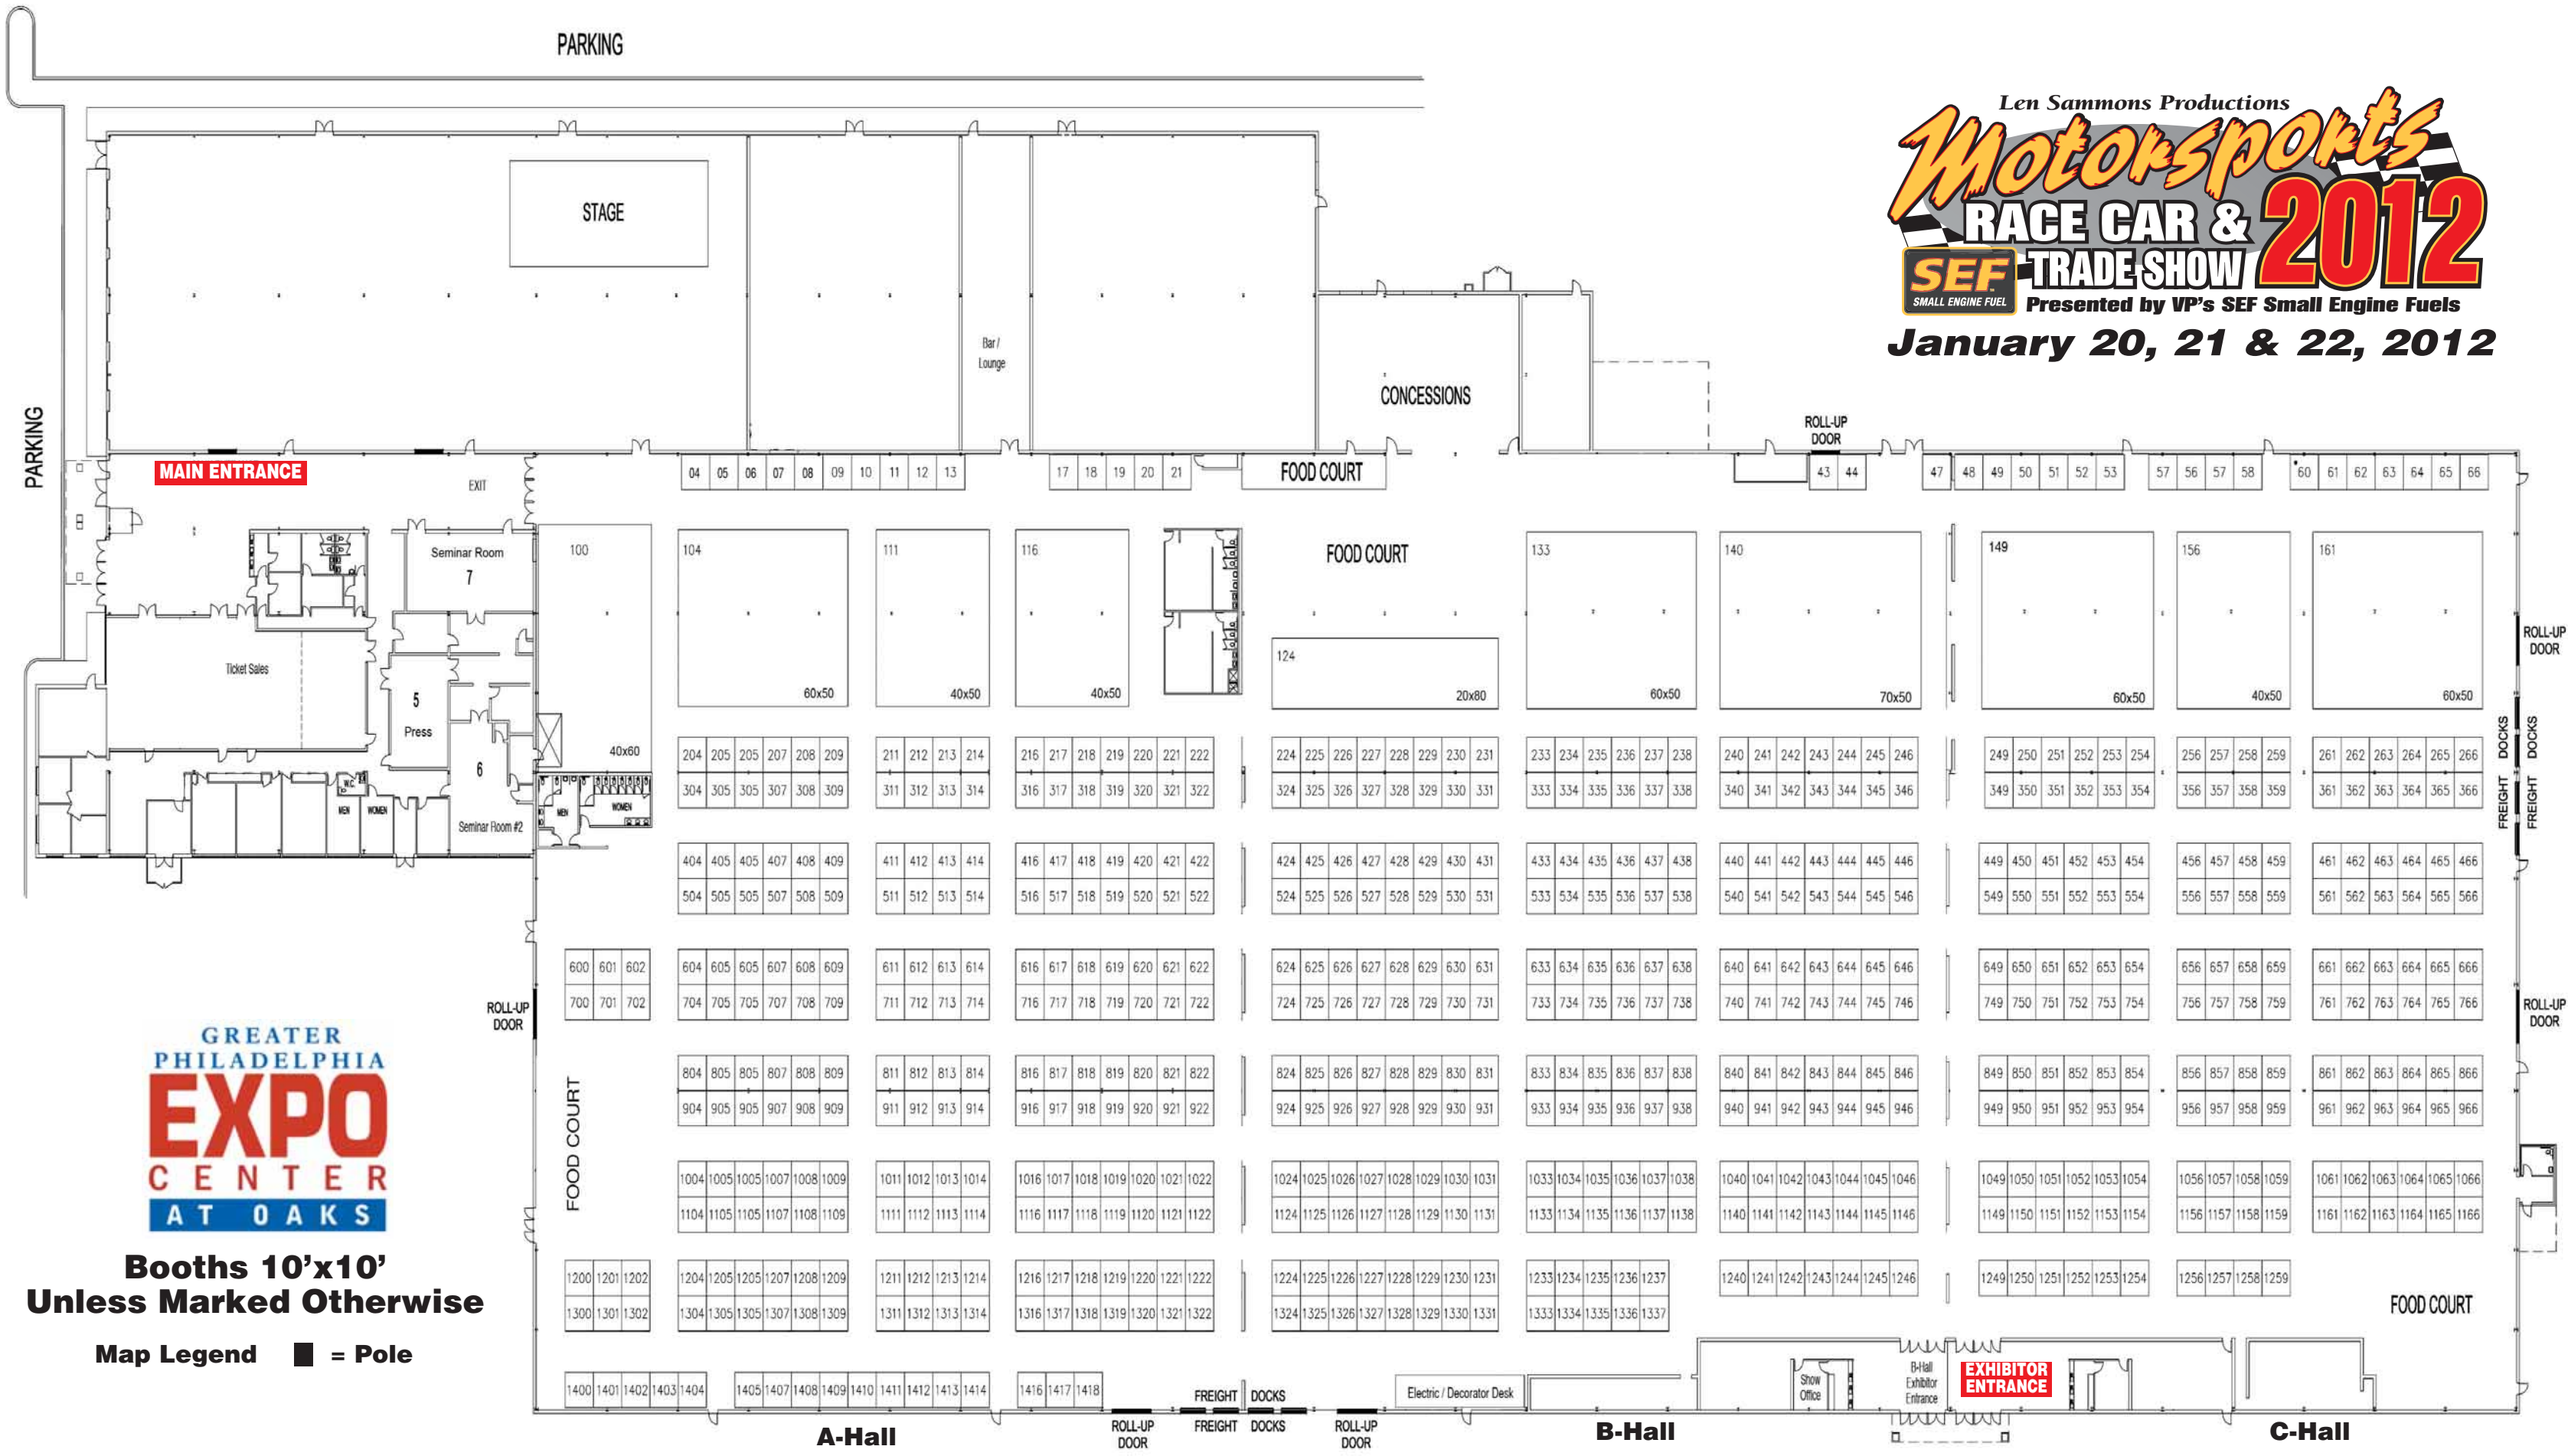

OVER 230,000 SQ. FT. OF NOTHING BUT RACING RESERVE YOUR SPACE TODAY

Len Sammons Productions
MOTORSPORTS
RACE CAR & 2012
SEF TRADE SHOW
SMALL ENGINE FUEL Presented by VP's SEF Small Engine Fuels
January 20, 21 & 22, 2012

GREATER PHILADELPHIA
EXPO
 CENTER
 AT OAKS

Booths 10'x10'
Unless Marked Otherwise

Map Legend ■ = Pole

CALL 609-888-3618 • MOTORSports@AARN.COM